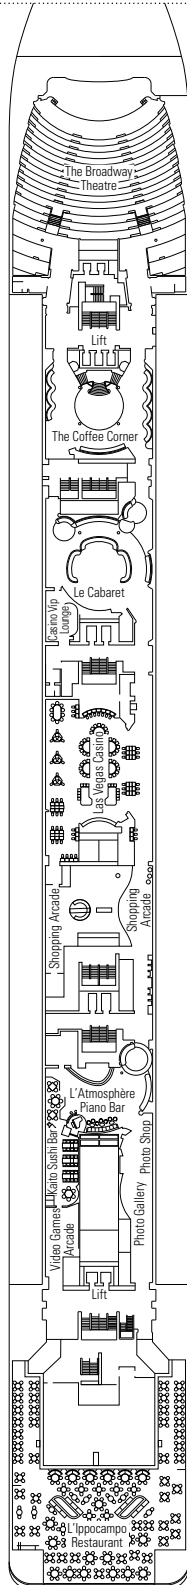

DECK 5
VERDI

DECK 6
PUCCINI

DECK 7
SCARLATTI

DECK 8
PAGANINI

DECK 9
ALBINONI