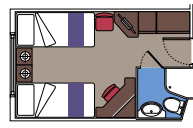

Cabins with porthole (from ≈ 12 to ≈ 13 m²).
Double bed can be converted into two single beds.

This kind of accommodation is only available with Bella Experience.