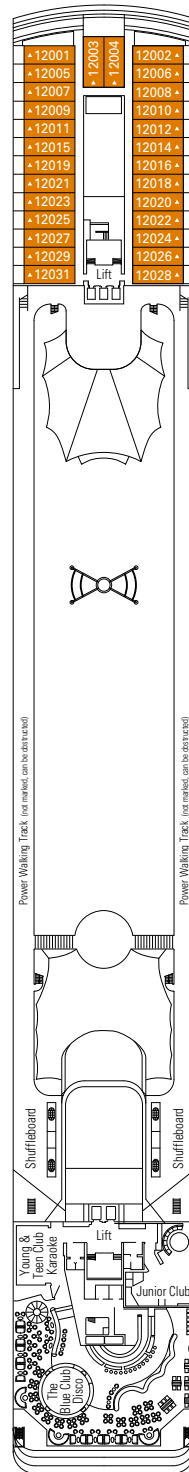

DECK 10
BELLINI

DECK 11
VIVALDI

DECK 12
ROSSINI

DECK 13
MINIGOLF, SUN DECK