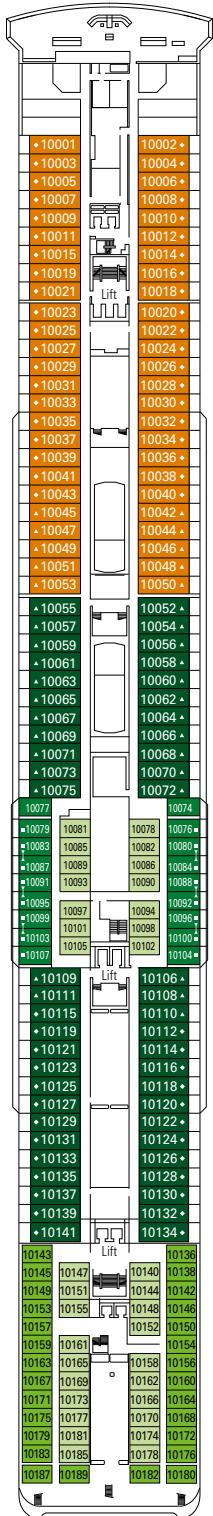

DECK 10
BELLINI

DECK 11
VIVALDI

DECK 12
ROSSINI

DECK 13
MINIGOLF, SUN DECK