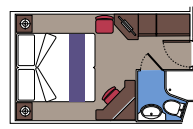

352 cabins (from ≈ 12 to ≈ 21 m²).
Double bed can be converted into two single beds.