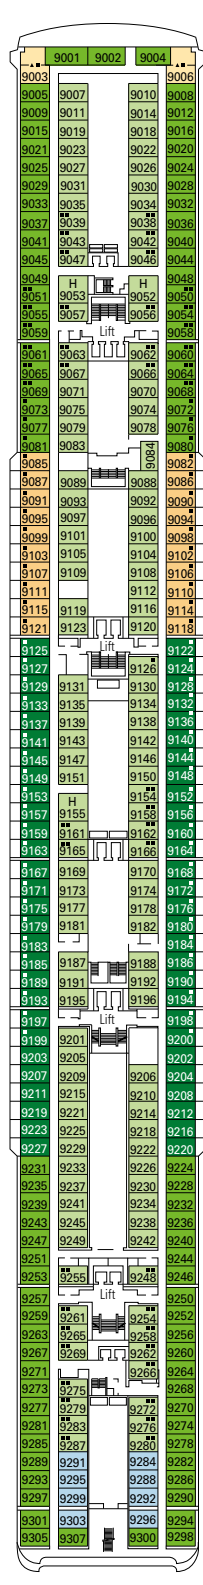

DECK 5
VERDI

DECK 6
PUCCINI

DECK 7
SCARLATTI

DECK 8
PAGANINI

DECK 9
ALBINONI