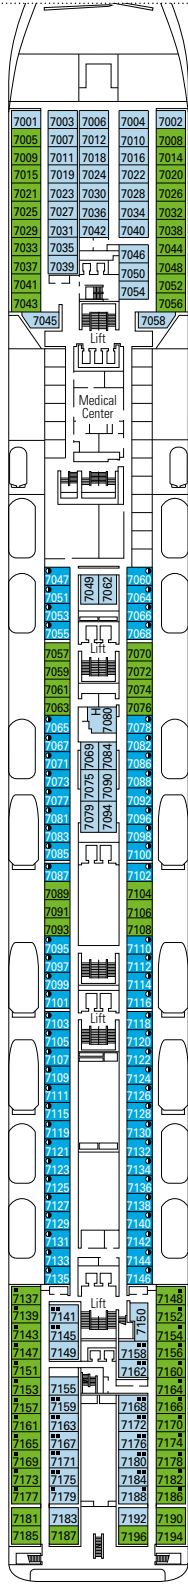

DECK 5
VERDI

DECK 6
PUCCINI

DECK 7
SCARLATTI

DECK 8
PAGANINI

DECK 9
ALBINONI