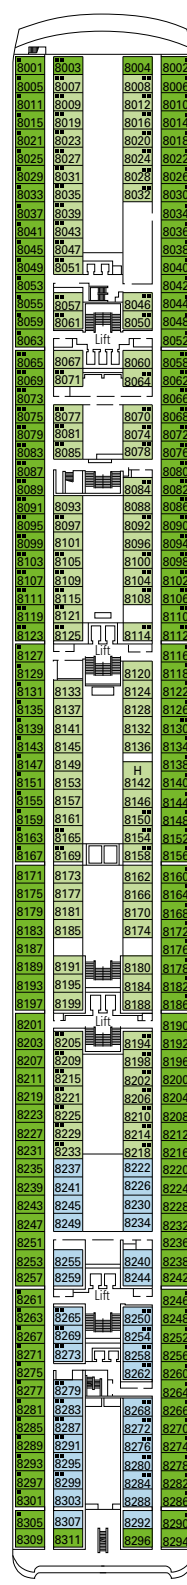

DECK 5
VERDI

DECK 6
PUCCINI

DECK 7
SCARLATTI

DECK 8
PAGANINI

DECK 9
ALBINONI