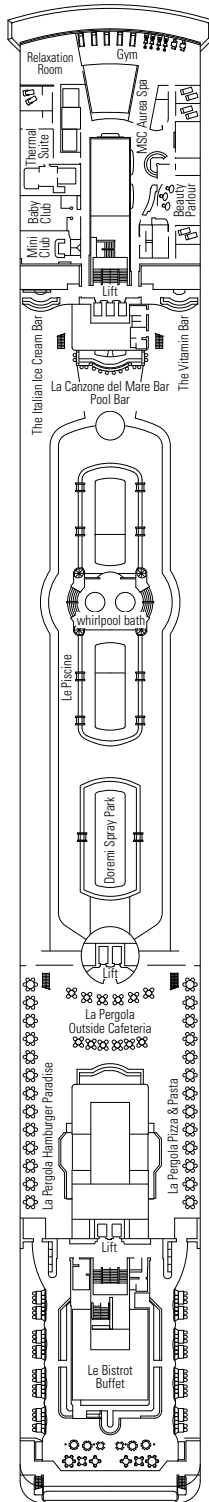

DECK 10
BELLINI

DECK 11
VIVALDI

DECK 12
ROSSINI

DECK 13
MINIGOLF, SUN DECK