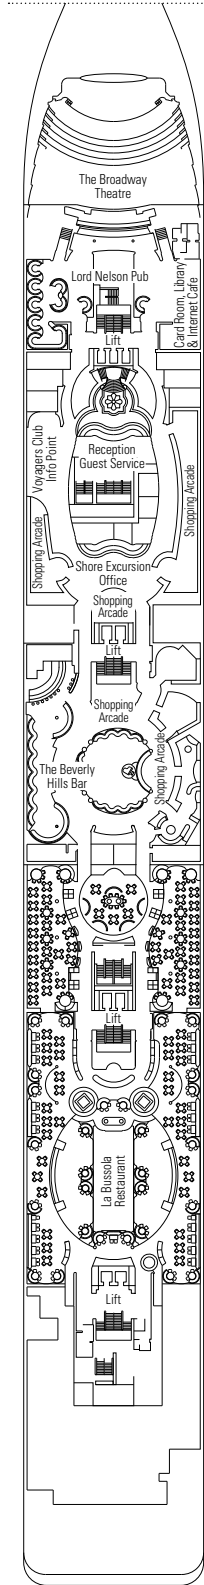

DECK 5
VERDI

DECK 6
PUCCINI

DECK 7
SCARLATTI

DECK 8
PAGANINI

DECK 9
ALBINONI