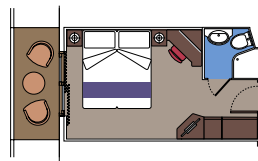

Cabins (≈ 13 m²) with balcony (≈ 3 m²).
Double bed can be converted into two single beds.

This kind of accommodation is available with Fantastica and Aurea Experiences.