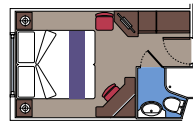

### 130 Suites

Suites (≈ 22,5 m<sup>2</sup>) with balcony (≈ 4,5 m<sup>2</sup>).  
Double bed can be converted into two single beds.

This kind of accommodation is available with Fantastica and Aurea Experiences.

### 94 Balcony

Cabins (≈ 13 m<sup>2</sup>) with balcony (≈ 3 m<sup>2</sup>).  
Double bed can be converted into two single beds.

This kind of accommodation is available with Fantastica and Aurea Experiences.

### 347 Ocean View

345 Cabins with porthole (from ≈ 12 to ≈ 20 m<sup>2</sup>).  
Double bed can be converted into two single beds.

2 Cabins (9003 and 9006) consisting in a bedroom area and a living area with up to 4 beds (≈22 m<sup>2</sup>).  
Only available with Aurea Experience.