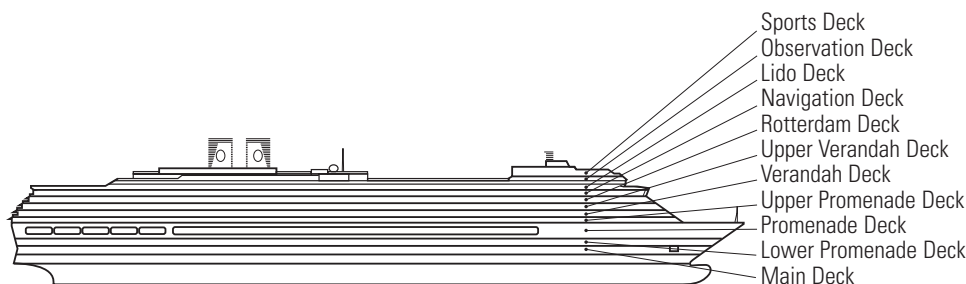

All information is subject to change.

STATEROOM SYMBOL LEGEND

- Quad (2 lower beds, 1 sofa bed, 1 upper)
- Triple (2 lower beds, 1 sofa bed)
- △ Partial sea view
- × Fully obstructed view
- + Connecting rooms
- Shower only
- ♣ Single sink vanity
- Staterooms have solid steel verandah railings instead of clear-view Plexiglas® railings
- ♿ Suites SC6175 & SC6164 are fully accessible, bathtub and roll-in shower. Suite SS6108 and staterooms I-8037, VB6004, VB6003, D1100, C1082, C1081, J1074, K1012 & K1011 are fully accessible, roll-in shower only.
- ▼ Suites SY8068, SY5002 & SY5001 are fully accessible with single side approach to the bed, bathtub and roll-in shower
- ★ Staterooms VA8032, VA8031, VA6049, VA5140, VA5137, VA5054, VA5051, VA4132, VA4131, H4090, H4089, VA4052 & VA4051 are ambulatory accessible, roll-in shower only

OCEAN-VIEW STATEROOMS

- C ■ D ■ DD ■ E ■ F

Large: 2 lower beds convertible to 1 queen-size bed, bathtub & shower.
Approximately 174–180 sq. ft.

INTERIOR STATEROOMS

- J

Large: 2 lower beds convertible to 1 queen-size bed, shower.
Approximately 151–233 sq. ft.

- K

Large or Standard: 2 lower beds convertible to 1 queen-size bed, shower.
Approximately 151–233 sq. ft.