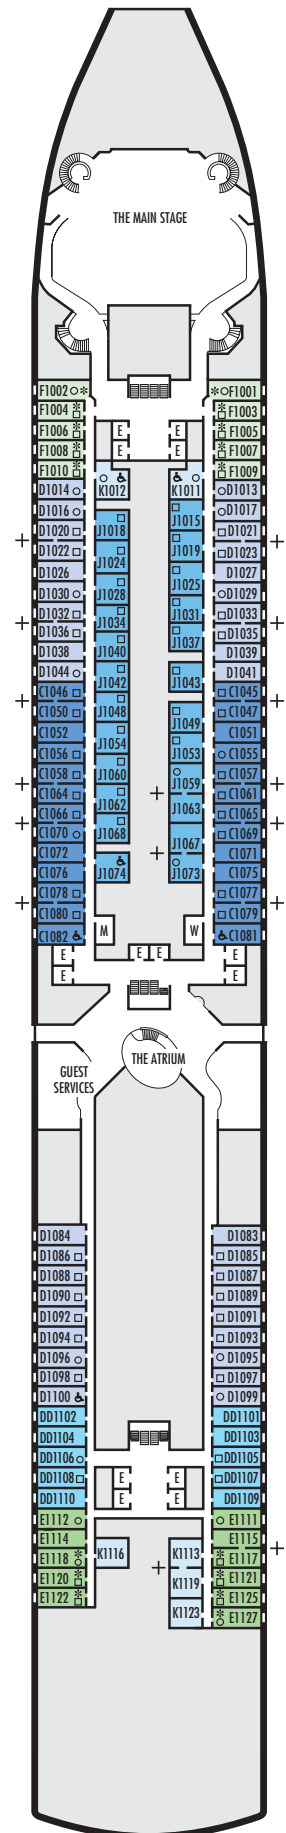

DECK 1—MAIN DECK Staterooms 1001–1127