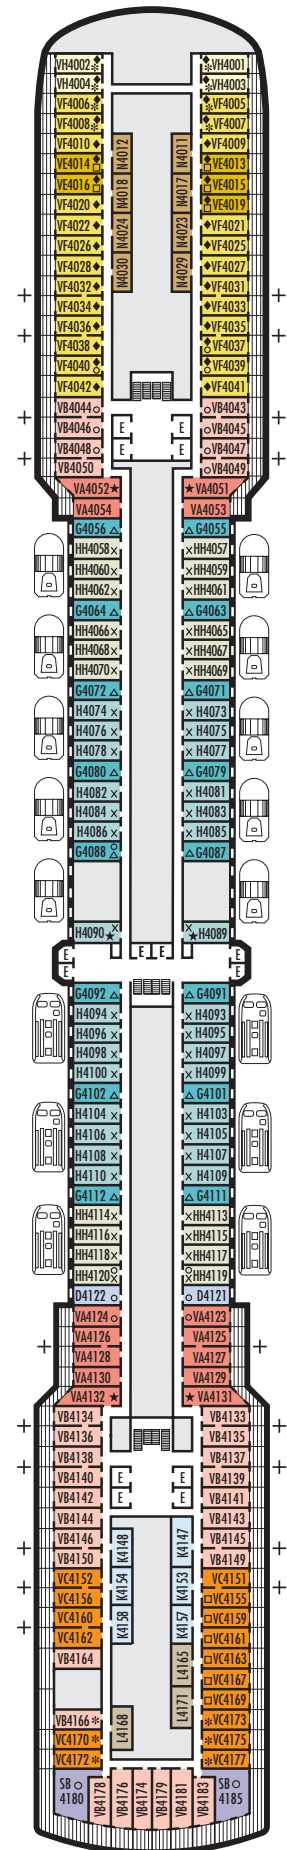

VERANDAH SUITES

SB

Neptune Suites: 2 lower beds convertible to 1 king-size bed, bathroom with dual sink vanity, full-size whirlpool bath & shower & additional shower stall, large sitting area, dressing room, private verandah, 1 sofa bed for 2 persons, floor-to-ceiling windows. Approximately 500–712 sq. ft. including verandah.

VERANDAH STATEROOMS

VA VB VC VE VF VH

Verandah: 2 lower beds convertible to 1 queen-size bed, bathtub & shower, sitting area, private verandah, floor-to-ceiling windows. Approximately 212–359 sq. ft. including verandah.

OCEAN-VIEW STATEROOMS

D

Large: 2 lower beds convertible to 1 queen-size bed, bathtub & shower. Approximately 174–180 sq. ft.

G H HH

Large: 2 lower beds convertible to 1 queen-size bed, bathtub & shower. All G-category staterooms have partial sea views. All H- & HH-category staterooms have fully obstructed views. Approximately 174–180 sq. ft.

INTERIOR STATEROOMS

K

Large or Standard: 2 lower beds convertible to 1 queen-size bed, shower. Approximately 151–233 sq. ft.

L N

Standard: 2 lower beds convertible to 1 queen-size bed, shower. Approximately 151–233 sq. ft.

DECK 4—UPPER PROMENADE DECK

Staterooms 4001–4185