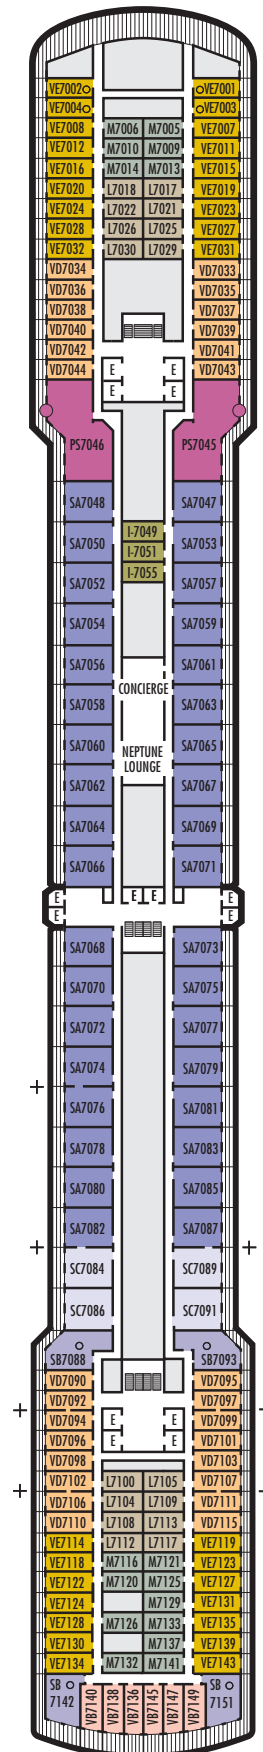

VERANDAH SUITES

PS

Pinnacle Suites: Bedroom with 1 king-size bed, oversized whirlpool bath & shower & additional shower stall, living room, dining room, dressing room, private verandah with whirlpool, pantry, 1 sofa bed for 2 persons, microwave, refrigerator, guest toilet, private stereo system, floor-to-ceiling windows.
Approximately 1,150 sq. ft. including verandah.

SA SB SC

Neptune Suites: 2 lower beds convertible to 1 king-size bed, bathroom with dual sink vanity, full-size whirlpool bath & shower & additional shower stall, large sitting area, dressing room, private verandah, 1 sofa bed for 2 persons, floor-to-ceiling windows.
Approximately 500–712 sq. ft. including verandah.

VERANDAH STATEROOMS

VB VD VE

Verandah: (Deluxe Verandah Ocean-view) 2 lower beds convertible to 1 queen-size bed, bathtub & shower, sitting area, private verandah, floor-to-ceiling windows.
Approximately 212–359 sq. ft. including verandah.

INTERIOR STATEROOMS

I

Large or Standard: 2 lower beds convertible to 1 queen-size bed, shower.
Approximately 151–233 sq. ft.

L M

Standard: 2 lower beds convertible to 1 queen-size bed, shower.
Approximately 151–233 sq. ft.