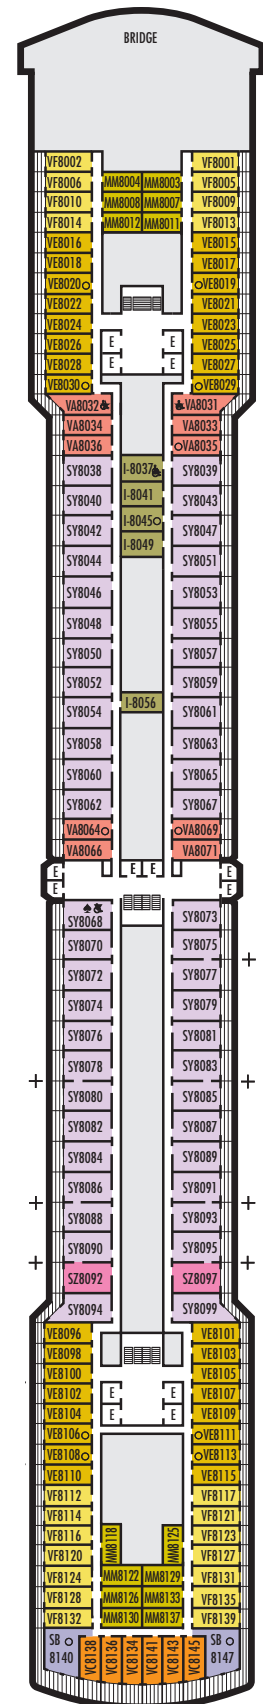

VERANDAH SUITES

SB

Neptune Suites: 2 lower beds convertible to 1 king-size bed, bathroom with dual sink vanity, full-size whirlpool bath & shower & additional shower stall, large sitting area, dressing room, private verandah, 1 sofa bed for 2 persons, floor-to-ceiling windows. Approximately 500–712 sq. ft. including verandah.

SY SZ

Signature Suites: 2 lower beds convertible to 1 queen-size bed, bathroom with dual sink vanity, full-size whirlpool bath & shower & additional shower stall, large sitting area, private verandah, 1 sofa bed for 1 person, floor-to-ceiling windows. Approximately 372–384 sq. ft. including verandah.

VERANDAH STATEROOMS

VA VC VE VF

Verandah: 2 lower beds convertible to 1 queen-size bed, bathtub & shower, sitting area, private verandah, floor-to-ceiling windows. Approximately 212–359 sq. ft. including verandah.

INTERIOR STATEROOMS

I MM

Large or Standard: 2 lower beds convertible to 1 queen-size bed, shower. Approximately 151–233 sq. ft.