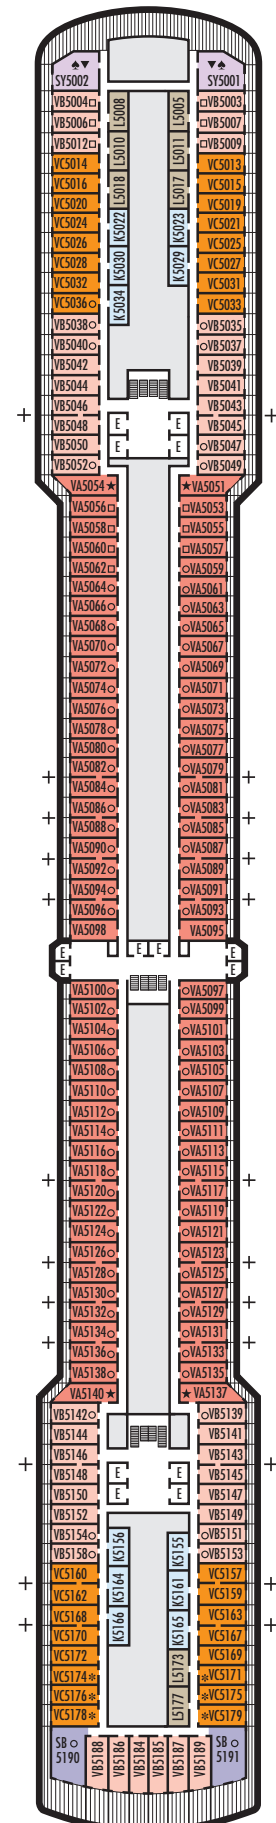

VERANDAH SUITES

SB

Neptune Suites: 2 lower beds convertible to 1 king-size bed, bathroom with dual sink vanity, full-size whirlpool bath & shower & additional shower stall, large sitting area, dressing room, private verandah, 1 sofa bed for 2 persons, floor-to-ceiling windows. Approximately 500–712 sq. ft. including verandah.

SY

Signature Suites: 2 lower beds convertible to 1 queen-size bed, bathroom with dual sink vanity, full-size whirlpool bath & shower & additional shower stall, large sitting area, private verandah, 1 sofa bed for 1 person, floor-to-ceiling windows. Approximately 372–384 sq. ft. including verandah.

VERANDAH STATEROOMS

VA VB VC

Verandah: (Deluxe Verandah Ocean-view) 2 lower beds convertible to 1 queen-size bed, bathtub & shower, sitting area, private verandah, floor-to-ceiling windows. Approximately 212–359 sq. ft. including verandah.

INTERIOR STATEROOMS

K

Large or Standard: 2 lower beds convertible to 1 queen-size bed, shower. Approximately 151–233 sq. ft.

L

Standard: 2 lower beds convertible to 1 queen-size bed, shower. Approximately 151–233 sq. ft.