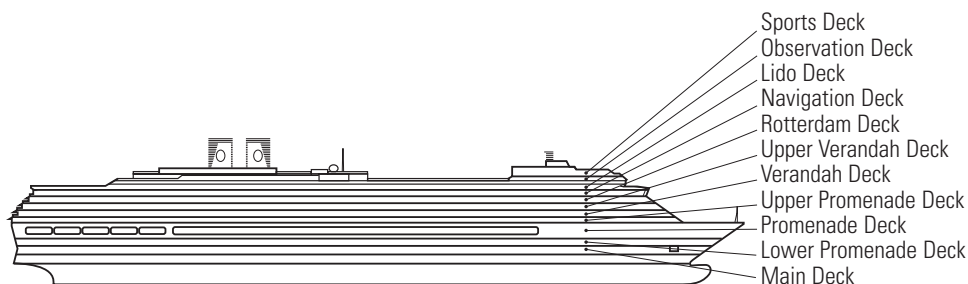

MS WESTERDAM

DECK PLANS & STATEROOMS

The deck plans are color-coded by category of stateroom, and the category letter precedes the stateroom number in each room. All staterooms are equipped with interactive LED television with On Demand movies, programming and multichannel music; mini-bar; mini-safe; data port; telephone.

Important Note: Not all staterooms within each category have the same furniture configuration and/or facilities. Appropriate symbols within the rooms on the deck plans describe differences from the stateroom descriptions below.

All information is subject to change.

STATEROOM SYMBOL LEGEND

- Quad (2 lower beds, 1 sofa bed, 1 upper)
- Triple (2 lower beds, 1 sofa bed)
- △ Partial sea view
- × Fully obstructed view
- + Connecting rooms
- Shower only
- ♠ Single sink vanity
- Staterooms have solid steel verandah railings instead of clear-view Plexiglas® railings
- ♿ Suites SC6175 & SC6164 are fully accessible, bathtub and roll-in shower. Suite SS6108 and staterooms I-8037, VB6004, VB6003, D1100, C1082, C1081, J1074, K1012 & K1011 are fully accessible, roll-in shower only.
- ▼ Suites SY8068, SY5002 & SY5001 are fully accessible with single side approach to the bed, bathtub and roll-in shower
- ★ Staterooms VA8032, VA8031, VA6049, VA5140, VA5137, VA5054, VA5051, VA4132, VA4131, H4090, H4089, VA4052 & VA4051 are ambulatory accessible, roll-in shower only