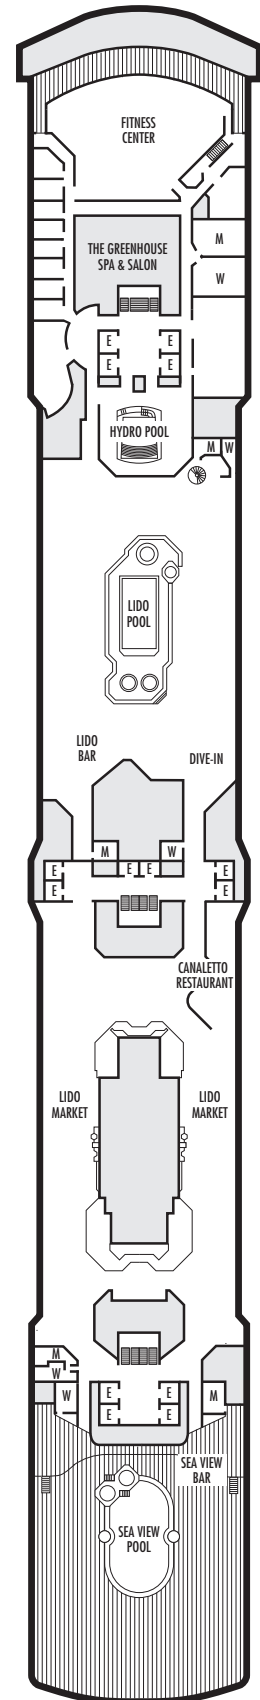

MS WESTERDAM

DECK PLANS & STATEROOMS

The deck plans are color-coded by category of stateroom, and the category letter precedes the stateroom number in each room. All staterooms are equipped with interactive LED television with On Demand movies, programming and multichannel music; mini-bar; mini-safe; data port; telephone.

Important Note: Not all staterooms within each category have the same furniture configuration and/or facilities. Appropriate symbols within the rooms on the deck plans describe differences from the stateroom descriptions below.

All information is subject to change.

STATEROOM SYMBOL LEGEND

- Quad (2 lower beds, 1 sofa bed, 1 upper)
- Triple (2 lower beds, 1 sofa bed)
- △ Partial sea view
- × Fully obstructed view
- + Connecting rooms
- Shower only
- ♠ Single sink vanity
- Staterooms have solid steel verandah railings instead of clear-view Plexiglas® railings
- ♿ Suites SC6175 & SC6164 are fully accessible, bathtub and roll-in shower. Suite SS6108 and staterooms I-8037, VB6004, VB6003, D1100, C1082, C1081, J1074, K1012 & K1011 are fully accessible, roll-in shower only.
- ▼ Suites SY8068, SY5002 & SY5001 are fully accessible with single side approach to the bed, bathtub and roll-in shower
- ★ Staterooms VA8032, VA8031, VA6049, VA5140, VA5137, VA5054, VA5051, VA4132, VA4131, H4090, H4089, VA4052 & VA4051 are ambulatory accessible, roll-in shower only