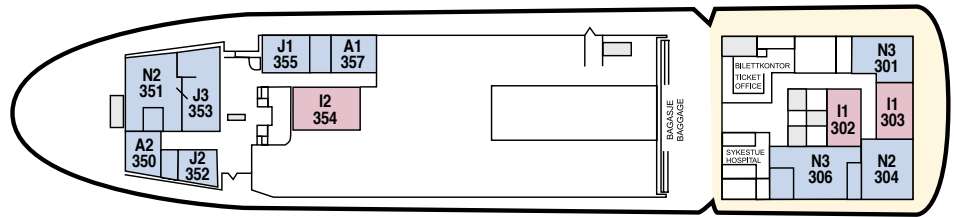

## CABIN CATEGORIES

BC	Description	Deck
<b>N Outs</b>	Sofa bed, table, shower/ toilet.	C
<b>J Outs</b>	Bunk beds, shower/ toilet, limited/no view.	C
<b>A Outs</b>	Bunk beds, table, shower/ toilet.	C B
<b>I Ins.</b>	Bunk beds, table, shower/ toilet.	C B
<b>D Ins./ Outs</b>	Bunk beds, sink.	B A

PROMENADE DECK

DECK C

- Public areas:**
- Restaurant
  - Outdoor area
  - Stairs

DECK B

- Outdoor jacuzzi: No  
 Internet cafe: No  
 Fitness room/sauna: No

**Cabin layout:** Cabins: 74

DECK A

<b>Year of construction:</b>	1956 (Mod. 2000)	<b>Gross Tonnage:</b>	2 191	<b>Beam:</b>	12,6 m	<b>Passengers:</b>	400	<b>Car capacity:</b>	0
<b>Ship yard:</b>	Hamburg (DE)	<b>Overall length:</b>	80,77 metres	<b>Service speed:</b>	15 knots	<b>Berths:</b>	149		