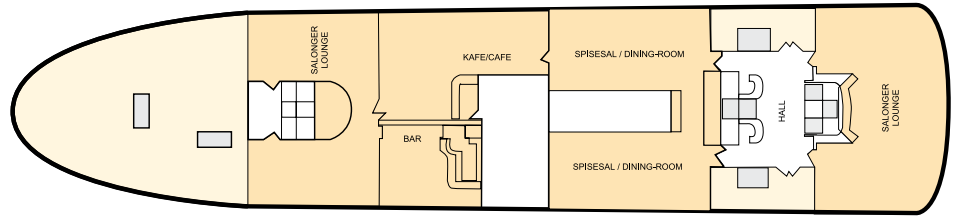

## CABIN CATEGORIES

BC	Description	Deck
<b>N Outs</b>	Sofa bed, table, shower/ toilet.	C
<b>J Outs</b>	Bunk beds, shower/ toilet, limited/no view.	C
<b>A Outs</b>	Bunk beds, table, shower/ toilet.	C B
<b>I Ins.</b>	Bunk beds, table, shower/ toilet.	C B
<b>D Ins./ Outs</b>	Bunk beds, sink.	B A

PROMENADE DECK

DECK C

- Public areas:**
- Restaurant
  - Outdoor area
  - Stairs

DECK B

- Outdoor jacuzzi: No  
 Internet cafe: No  
 Fitness room/sauna: No

**Cabin layout:** Cabins: 74

DECK A

<b>Year of construction:</b>	1956 (Mod. 2000)	<b>Gross Tonnage:</b>	2 191	<b>Beam:</b>	12,6 m	<b>Passengers:</b>	400	<b>Car capacity:</b>	0
<b>Ship yard:</b>	Hamburg (DE)	<b>Overall length:</b>	80,77 metres	<b>Service speed:</b>	15 knots	<b>Berths:</b>	149		