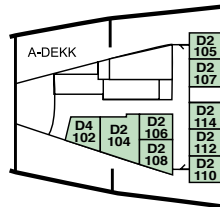

## CABIN CATEGORIES

BC	Description	Deck
<b>N Outs</b>	Sofa bed, table, shower/ toilet.	C
<b>J Outs</b>	Bunk beds, shower/ toilet, limited/no view.	C
<b>A Outs</b>	Bunk beds, table, shower/ toilet.	C B
<b>I Ins.</b>	Bunk beds, table, shower/ toilet.	C B
<b>D Ins./ Outs</b>	Bunk beds, sink.	B A

PROMENADE DECK

DECK C

- Public areas:**
- Restaurant
  - Outdoor area
  - Stairs

DECK B

- Outdoor jacuzzi: No  
 Internet cafe: No  
 Fitness room/sauna: No

**Cabin layout:** Cabins: 74

DECK A

<b>Year of construction:</b>	1956 (Mod. 2000)	<b>Gross Tonnage:</b>	2 191	<b>Beam:</b>	12,6 m	<b>Passengers:</b>	400	<b>Car capacity:</b>	0
<b>Ship yard:</b>	Hamburg (DE)	<b>Overall length:</b>	80,77 metres	<b>Service speed:</b>	15 knots	<b>Berths:</b>	149		