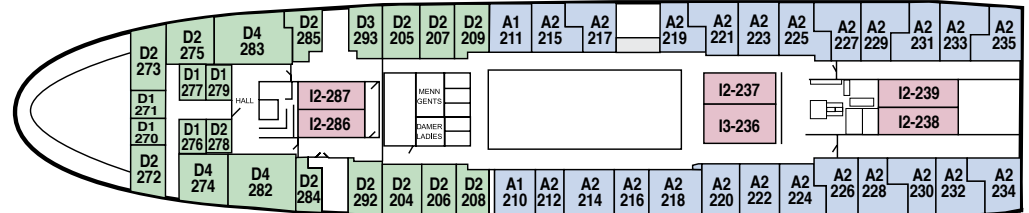

## CABIN CATEGORIES

BC	Description	Deck
<b>N Outs</b>	Sofa bed, table, shower/ toilet.	C
<b>J Outs</b>	Bunk beds, shower/ toilet, limited/no view.	C
<b>A Outs</b>	Bunk beds, table, shower/ toilet.	C B
<b>I Ins.</b>	Bunk beds, table, shower/ toilet.	C B
<b>D Ins./ Outs</b>	Bunk beds, sink.	B A

PROMENADE DECK

DECK C

- Public areas:**
- Restaurant
  - Outdoor area
  - Stairs

DECK B

- Outdoor jacuzzi: No  
 Internet cafe: No  
 Fitness room/sauna: No

**Cabin layout:** Cabins: 74

DECK A

<b>Year of construction:</b>	1956 (Mod. 2000)	<b>Gross Tonnage:</b>	2 191	<b>Beam:</b>	12,6 m	<b>Passengers:</b>	400	<b>Car capacity:</b>	0
<b>Ship yard:</b>	Hamburg (DE)	<b>Overall length:</b>	80,77 metres	<b>Service speed:</b>	15 knots	<b>Berths:</b>	149		