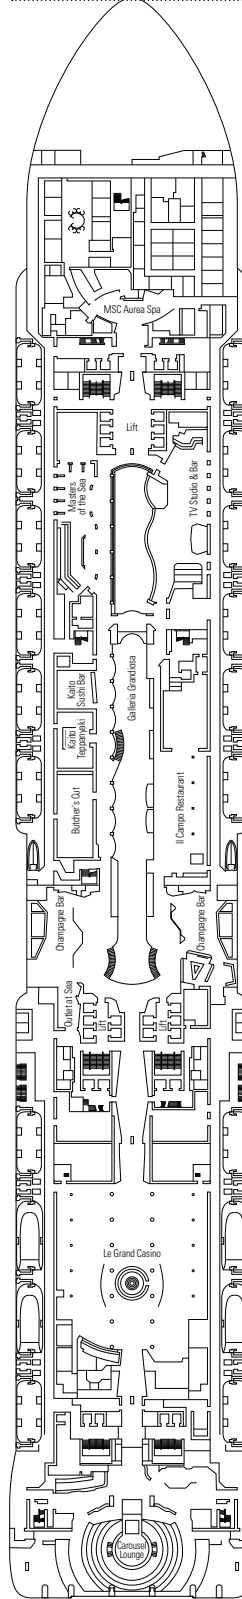

DECK PLANS & ACCOMMODATIONS

2.421 CABINS
6.334 GUESTS