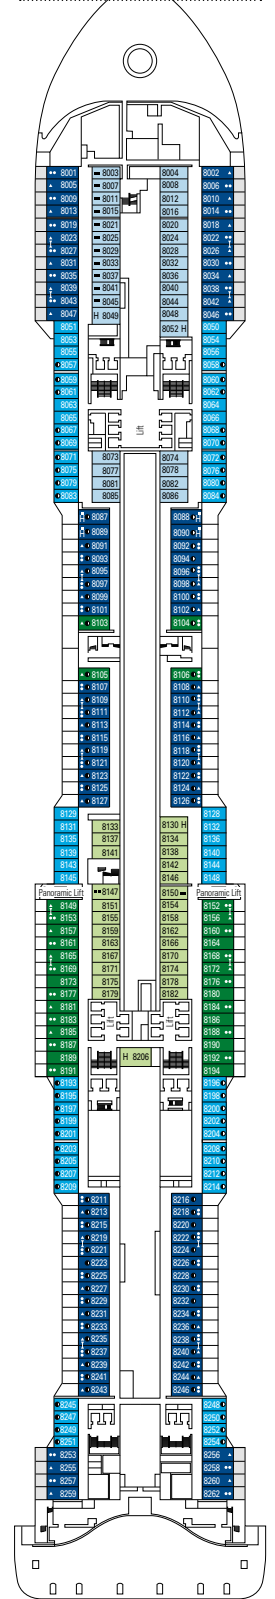

MSC GRANDIOSA

TECHNICAL SHEET

COMMON SERVICES

INFINITY ATRIUM

TECHNICAL CHARACTERISTICS OF THE SHIP	
GROSS TONNAGE	181.541
LENGTH / BEAM / HEIGHT	331,43 m / 43 m / 75,5 m
SURFACE AREA	460.000 m ² , incl. 35.000 m ² public areas
PUBLIC AREA RATIO	7,8 m ² per passenger
DECKS	19, incl. 15 for guests
LIFTS	32, incl. 19 for guests (2 panoramics and 1 for the MSC Yacht Club)
VOLTAGE (IN CABIN)	120/230 volts
MAXIMUM SPEED	22,8 knots
STABILISERS	Stabilised with 2 fins
NUMBER OF PASSENGERS	6.334
NUMBER OF CABINS	2.421, incl. 60 for guests with disabilities or reduced mobility
CREW MEMBERS	Approx. 1.704
POOLS	4, incl. 1 with sliding roof and 1 for the MSC Yacht Club; 9 whirlpool baths
ENVIRONMENTAL TECHNOLOGY	AWT-Advanced Water Treatment, Energy Saving & Monitoring System, Scrubbers, LED technology and SCR system

CONFERENCE ROOMS	Seats	Stage / Dance floor surface (m ²)	Surface (m ²)	Deck	
ATTIC CLUB	41	21,20	42,90	70	18 Gauguin
BUSINESS CENTRE	58			67	5 Caravaggio
CAROUSEL LOUNGE	373	130		1.100	7 Michelangelo
SKY LOUNGE	180		25,20	630	18 Gauguin
THÉÂTRE LA COMÉDIE	945	217		1.000	5 Caravaggio / 6 Leonardo da Vinci

FACILITIES FOR GUESTS WITH DISABILITIES OR REDUCED MOBILITY

Cabin door width	85,5 cm
Cabin clearance	82,1 cm
Bathroom door width	90 cm
Size of cabin (floor space)	from ≈ 22 to ≈ 28 m ²
Size of bathroom	3,1 m ²
Is there a fold-down seat in the shower?	Yes
Height of seat from the floor	44 cm
Does the WC seat have grab rails?	Yes
Are wheelchairs available on board?	In limited numbers*
Are all decks/public areas accessible?	Yes
Are all lifeboats wheelchair-accessible?	No**
Do the lifts have deck indicators?	Visual, Audio & Braille
Can severely visually impaired/blind guests be catered for on the cruise?	Only with full-time carer

2.421 CABINS
6.334 GUESTS

GALLERIA GRANDIOSA

DECK 4
PICASSO

DECK 5
CARAVAGGIO

DECK 6
LEONARDO DA VINCI

DECK 7
MICHELANGELO

DECK 8
MONET

THÉÂTRE LA COMÉDIE