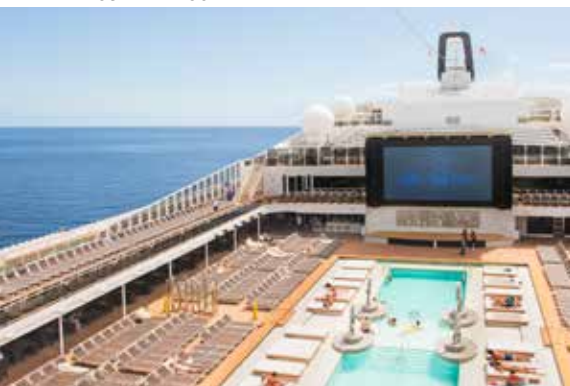

ON MSC GRANDIOSA THE TECHNOLOGY IS AT THE SERVICE OF THE ART OF HOSPITALITY.

With **MSC for Me**, Guests can stay in touch with their family and friends and get all the information, advice and inspiration they'll need, whenever and wherever they need for free through their mobile app, in cabin smart TV, interactive touchscreens or **MSC for Me** wristbands. For using the mobile app, Guests just need to connect to the free onboard WIFI network to enjoy it all – an internet package is not required!

ATMOSPHERE POOL

CAROUSEL LOUNGE