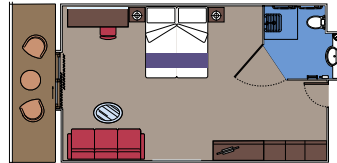

FACILITIES FOR GUESTS WITH DISABILITIES OR REDUCED MOBILITY

1 Deluxe Suite for guests with disabilities or reduced mobility

Deluxe Suite (≈ 28 m²)

Double bed can be converted into two single beds.

This kind of accommodation is available only in the MSC Yacht Club.

59 Cabins for guests with disabilities or reduced mobility

32 Balcony (22 m²), 27 Interior (≈ 22 m²)

Double bed can be converted into two single beds.

This kind of accommodation is available in Balcony and Interior cabins (with Bella, Aurea or Fantastica Experiences).

FACILITIES FOR GUESTS WITH DISABILITIES OR REDUCED MOBILITY

Cabin door width	85,5 cm
Cabin clearance	82,1 cm
Bathroom door width	90 cm
Size of cabin (floor space)	from ≈ 22 to ≈ 28 m²
Size of bathroom	3,1 m²
Is there a fold-down seat in the shower?	Yes
Height of seat from the floor	44 cm
Does the WC seat have grab rails?	Yes
Are wheelchairs available on board?	In limited numbers*
Are all decks/public areas accessible?	Yes
Are all lifeboats wheelchair-accessible?	No**
Do the lifts have deck indicators?	Visual, Audio & Braille
Can severely visually impaired/blind guests be catered for on the cruise?	Only with full-time carer

*Only for embarkation, disembarkation and emergencies.

**In the event of an emergency, dedicated personnel will help guests with disabilities or reduced mobility to board lifeboats.