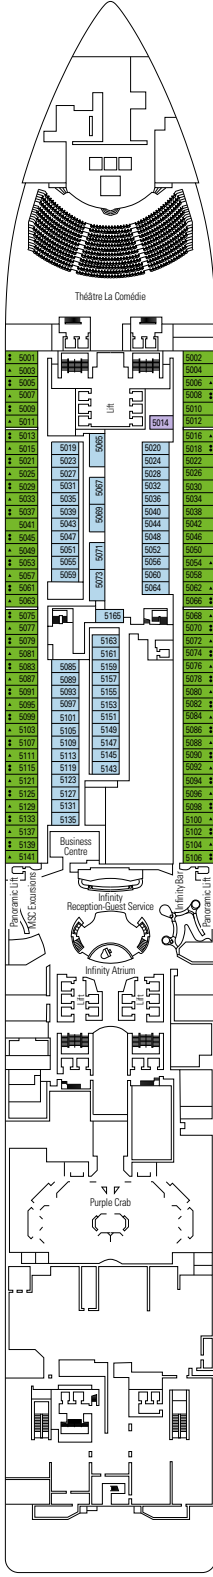

DECK PLANS & ACCOMMODATIONS

2.421 CABINS
6.334 GUESTS