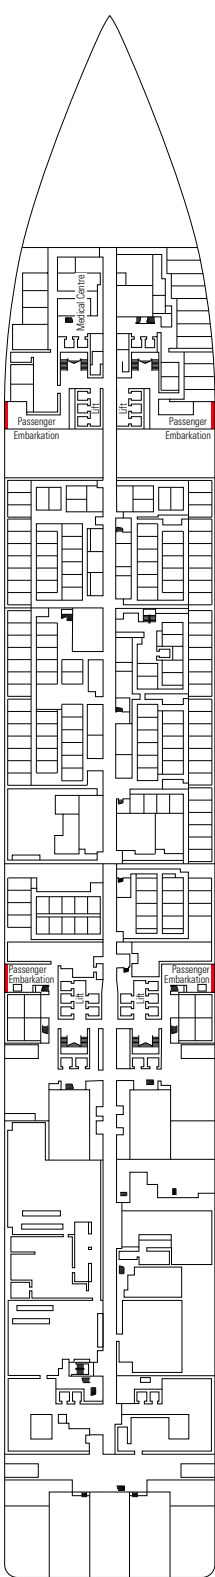

DECK PLANS & ACCOMMODATIONS

2.421 CABINS
6.334 GUESTS