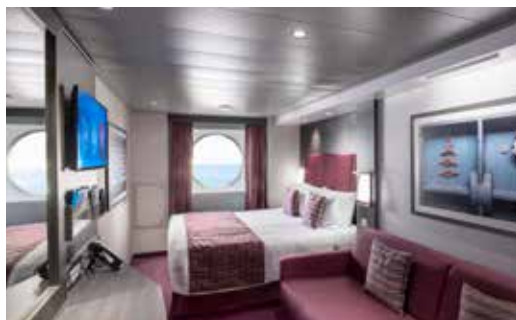

160 Ocean View

Ocean View cabins (from ≈ 15 to ≈ 22 m²)
Double bed can be converted into two single beds.

This kind of accommodation is available with Bella, Fantastica and Aurea Experiences.