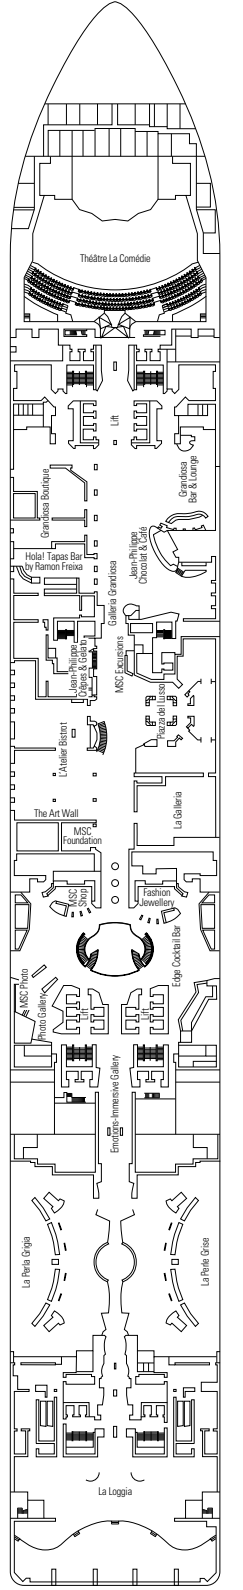

GALLERIA GRANDIOSA