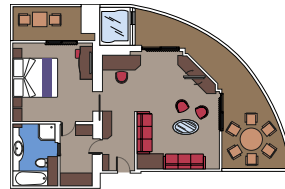

TOP SAIL LOUNGE

MSC YACHT CLUB SUNDECK & BAR

CABIN TYPES

INCLUDED FACILITIES

Air conditioning
Spacious wardrobe
Bathroom with shower or bathtub
Interactive TV
Telephone
Wi-Fi connection (for a fee except for MSC Yacht Club)
Mini bar
Safe deposit box

2 Royal Suites

Royal Suites (≈ 57 m²)
 Double bed can be converted into two single beds.
 Ample balcony with a whirlpool bath, bathroom with tub and shower, bar setup, refrigerator.

This kind of accommodation is only available in the MSC Yacht Club.