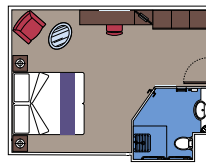

59 Cabins for guests with disabilities or reduced mobility