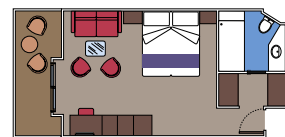

Deluxe Suites (≈ 28 m²)
Double bed can be converted into two single beds.
Private balcony, bathroom with a large shower.

This kind of accommodation is only available in the MSC Yacht Club.