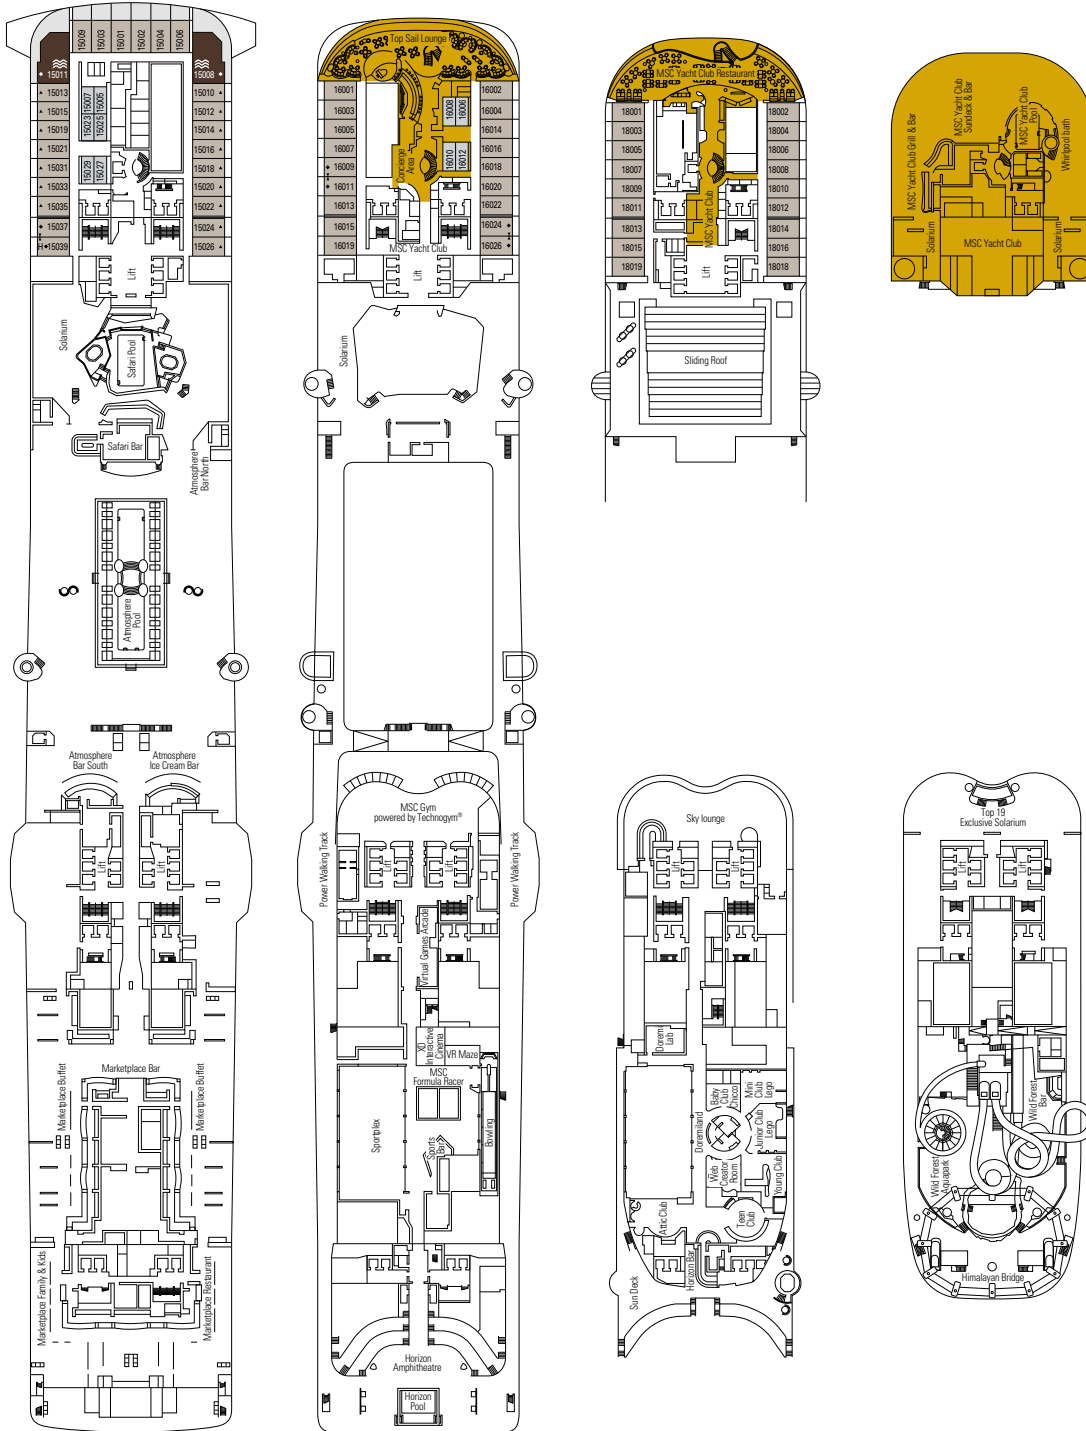

DECK 13
GOYA

MSC YACHT CLUB

DECK 15
CÉZANNE

DECK 16
VELÁZQUEZ

DECK 18
GAUGUIN

DECK 19
DEGAS

Ship configuration, data and descriptions may be subject to change depending on the season and on the destination and must be verified at the time of booking.