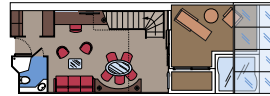

8 Duplex Suites

Duplex Suites (≈ 59 m²)
Double sofa bed on level 1 and a master bedroom on level 2.
Ample balcony with a whirlpool bath, 2 bathrooms (one with tub, one with shower), 2 walk-in wardrobes, 2 telephones.

This kind of accommodation is only available in the MSC Yacht Club.