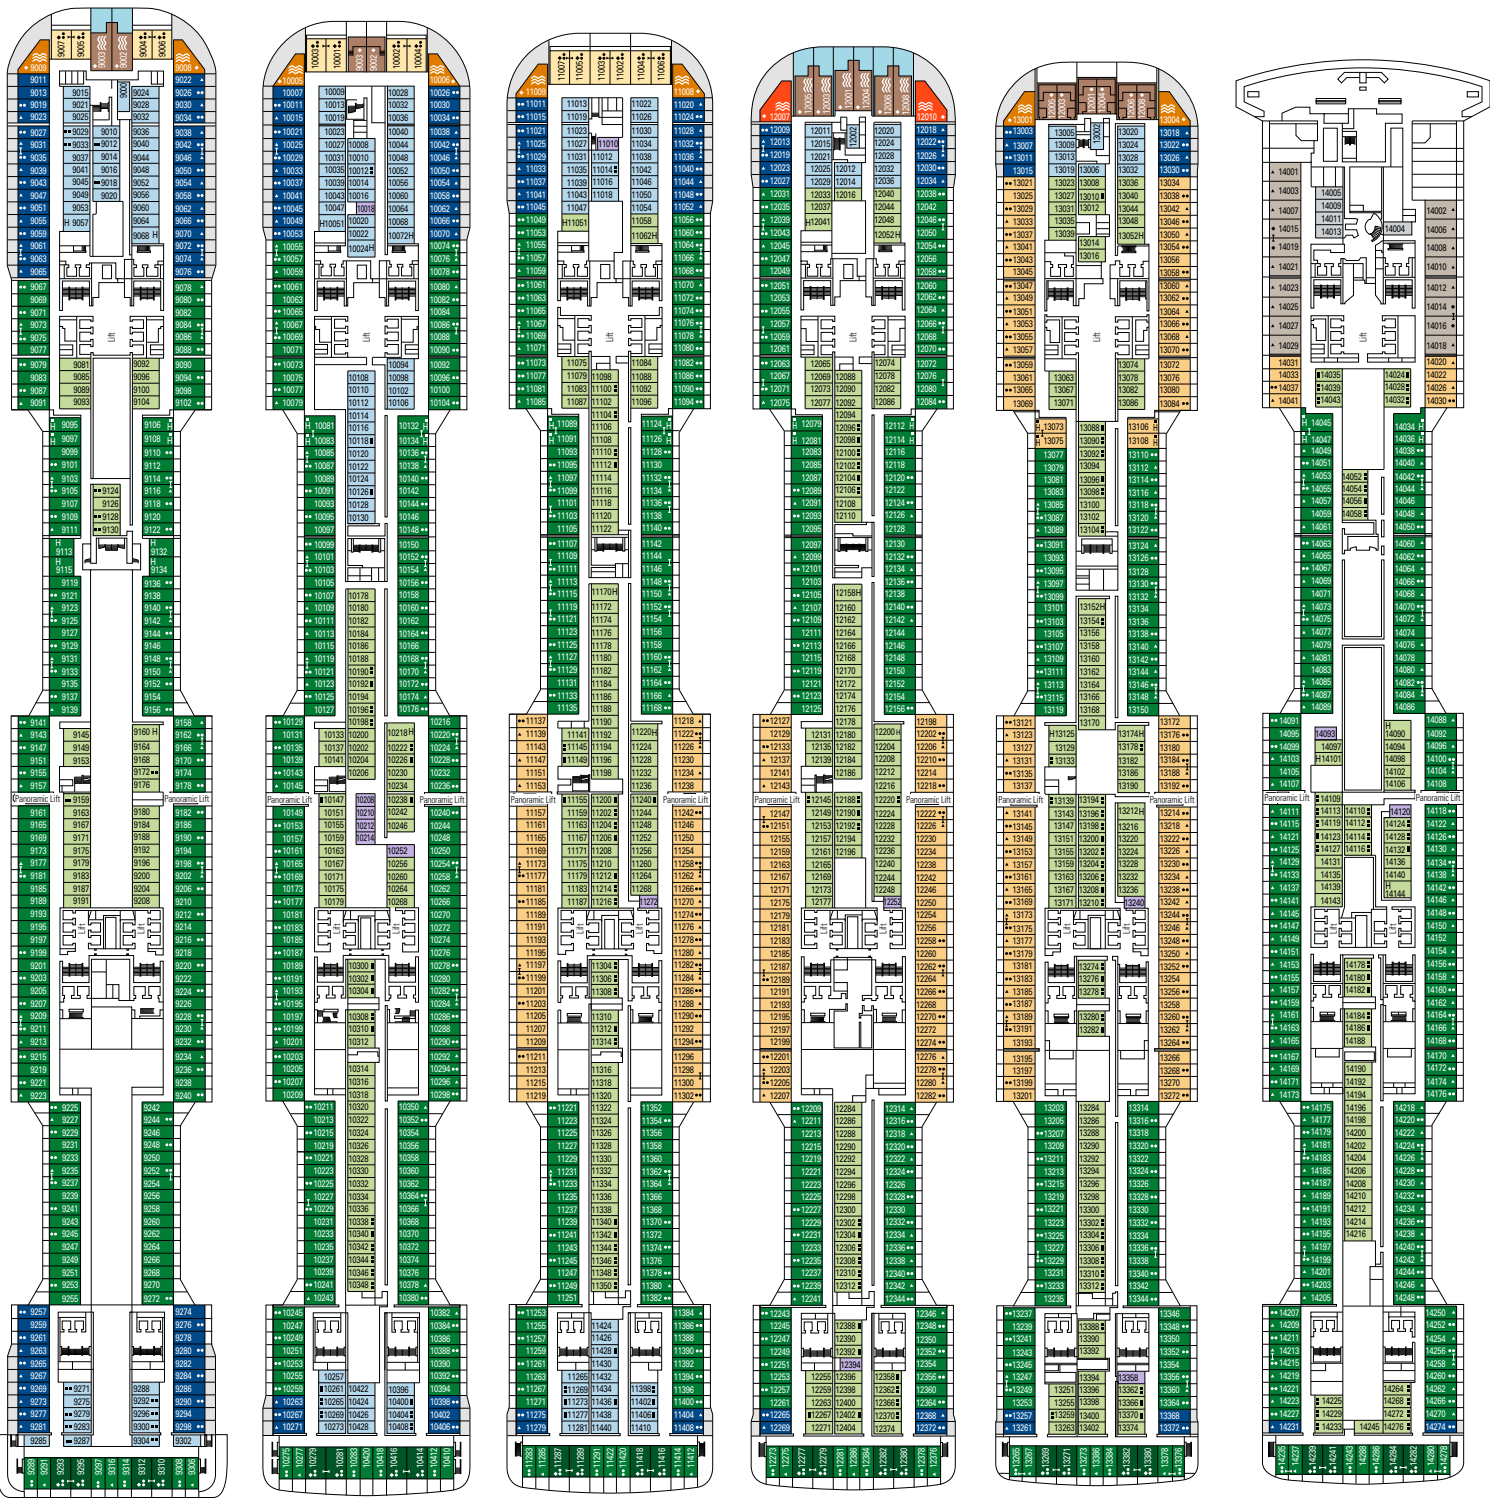

2.421 CABINS
6.334 GUESTS

GALLERIA GRANDIOSA

DECK 4
PICASSO

DECK 5
CARAVAGGIO

DECK 6
LEONARDO DA VINCI

DECK 7
MICHELANGELO

DECK 8
MONET

THÉÂTRE LA COMÉDIE

BUTCHER'S CUT

DECK 9
VAN GOGH

DECK 10
MIRÓ

DECK 11
DALÍ

DECK 12
RAFFAELLO

DECK 13
GOYA

DECK 14
MAGRITTE

2.421 CABINS