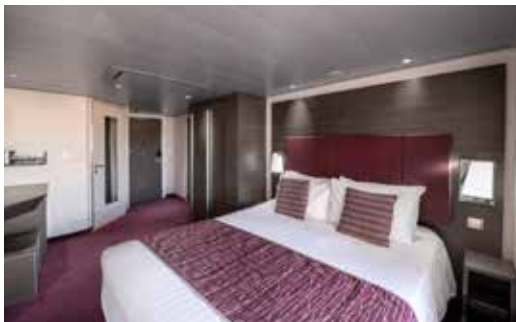

59 Cabins for guests with disabilities or reduced mobility