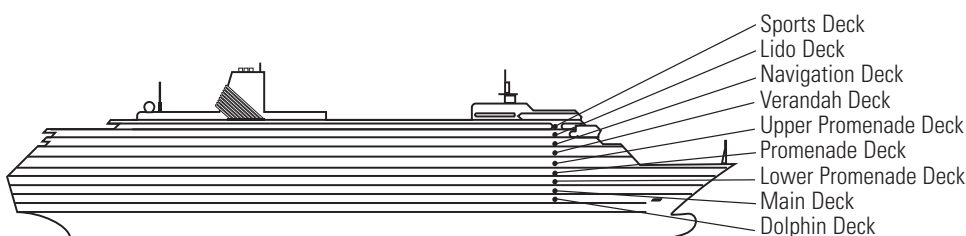

EFFECTIVE AFTER MAR 29, 2018
MS ZAANDAM

DECK PLANS & STATEROOMS

The deck plans are color-coded by category of stateroom, and the category letter precedes the stateroom number in each room. All staterooms are equipped with interactive LED television with On Demand movies, programming and multichannel music and telephone.

Important Note: Not all staterooms within each category have the same furniture configuration and/or facilities. Appropriate symbols within the rooms on the deck plans describe differences from the stateroom descriptions below.

All information is subject to change.

STATEROOM SYMBOL LEGEND

- Quad (2 lower beds, 1 sofa bed, 1 upper)
- Triple (2 lower beds, 1 sofa bed)
- ▲ 2 lower beds or converts to 1 queen-size
- ☆ 2 lower beds not convertible to a queen-size
- △ Partial sea view
- × Fully obstructed view
- Shower only
- Bath tub & shower
- + Connecting rooms
- These staterooms have portholes instead of windows
- ♿ Suites B7088, B7087, B6228 & B6225 and stateroom EE3429 are fully accessible, roll-in shower only
- ▼ Suite SA7034 is fully accessible with single side approach to the bed, bathtub & roll-in shower. Staterooms DA6104, G1805 & G1804 are fully accessible with single side approach to the bed, roll-in shower only
- ★ Staterooms EE3396, EE3391, HH3431, HH3430, E2702, L2700, J2555, J2554, G2500, FF1964, FF1955, G1807 & G1806 are ambulatory accessible, roll-in shower only