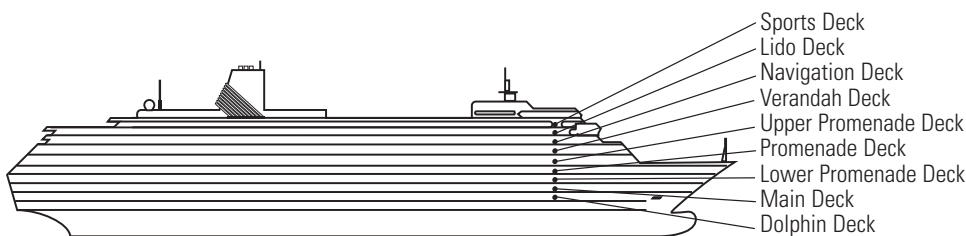

All information is subject to change.

STATEROOM SYMBOL LEGEND

- Quad (2 lower beds, 1 sofa bed, 1 upper)
- Triple (2 lower beds, 1 sofa bed)
- ▲ 2 lower beds or converts to 1 queen-size
- ☆ 2 lower beds not convertible to a queen-size
- △ Partial sea view
- × Fully obstructed view
- Shower only
- Bath tub & shower
- + Connecting rooms
- These staterooms have portholes instead of windows
- ♿ Suites B7088, B7087, B6228 & B6225 and stateroom EE3429 are fully accessible, roll-in shower only
- ▼ Suite SA7034 is fully accessible with single side approach to the bed, bathtub & roll-in shower. Staterooms DA6104, G1805 & G1804 are fully accessible with single side approach to the bed, roll-in shower only
- ★ Staterooms EE3396, EE3391, HH3431, HH3430, E2702, L2700, J2555, J2554, G2500, FF1964, FF1955, G1807 & G1806 are ambulatory accessible, roll-in shower only

OCEAN-VIEW STATEROOMS

■ D ■ E ■ EE ■ F ■ FF

Large: 2 lower beds convertible to 1 queen-size bed, bathtub & shower. Approximately 140–319 sq. ft.

■ G

Large: 2 lower beds convertible to 1 queen-size bed, bathtub & shower. All G-category staterooms have portholes. Approximately 140–319 sq. ft.

INTERIOR STATEROOMS

■ J ■ M ■ MM ■ N

Large: 2 lower beds convertible to 1 queen-size bed, 1 sofa bed, shower. Approximately 182–293 sq. ft.

DECK 1—DOLPHIN DECK
Staterooms 1800–1964