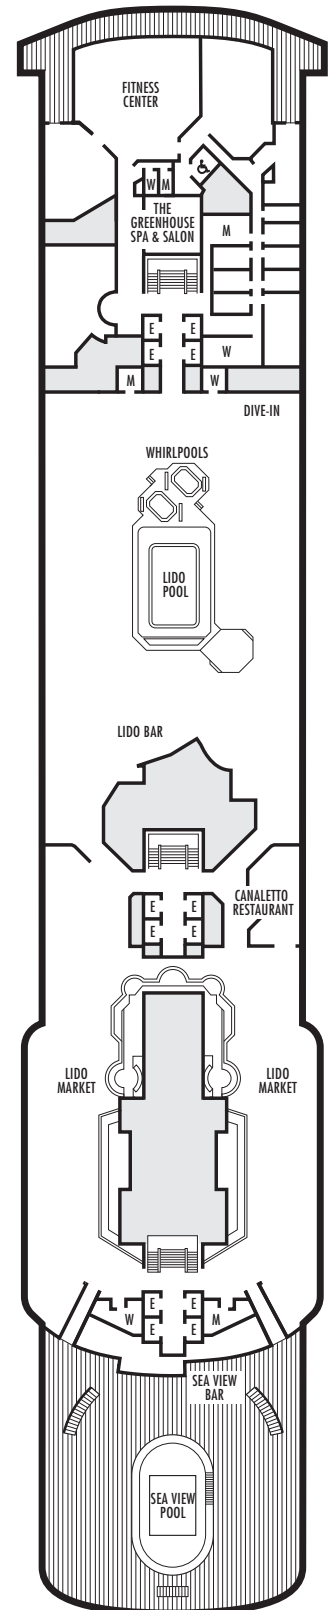

EFFECTIVE AFTER MAR 29, 2018
MS ZAANDAM

DECK PLANS & STATEROOMS

The deck plans are color-coded by category of stateroom, and the category letter precedes the stateroom number in each room. All staterooms are equipped with interactive LED television with On Demand movies, programming and multichannel music and telephone.

Important Note: Not all staterooms within each category have the same furniture configuration and/or facilities. Appropriate symbols within the rooms on the deck plans describe differences from the stateroom descriptions below.

All information is subject to change.

STATEROOM SYMBOL LEGEND

- Quad (2 lower beds, 1 sofa bed, 1 upper)
- Triple (2 lower beds, 1 sofa bed)
- ▲ 2 lower beds or converts to 1 queen-size
- ☆ 2 lower beds not convertible to a queen-size
- △ Partial sea view
- × Fully obstructed view
- Shower only
- Bath tub & shower
- + Connecting rooms
- These staterooms have portholes instead of windows
- ♿ Suites B7088, B7087, B6228 & B6225 and stateroom EE3429 are fully accessible, roll-in shower only
- ▼ Suite SA7034 is fully accessible with single side approach to the bed, bathtub & roll-in shower. Staterooms DA6104, G1805 & G1804 are fully accessible with single side approach to the bed, roll-in shower only
- ★ Staterooms EE3396, EE3391, HH3431, HH3430, E2702, L2700, J2555, J2554, G2500, FF1964, FF1955, G1807 & G1806 are ambulatory accessible, roll-in shower only