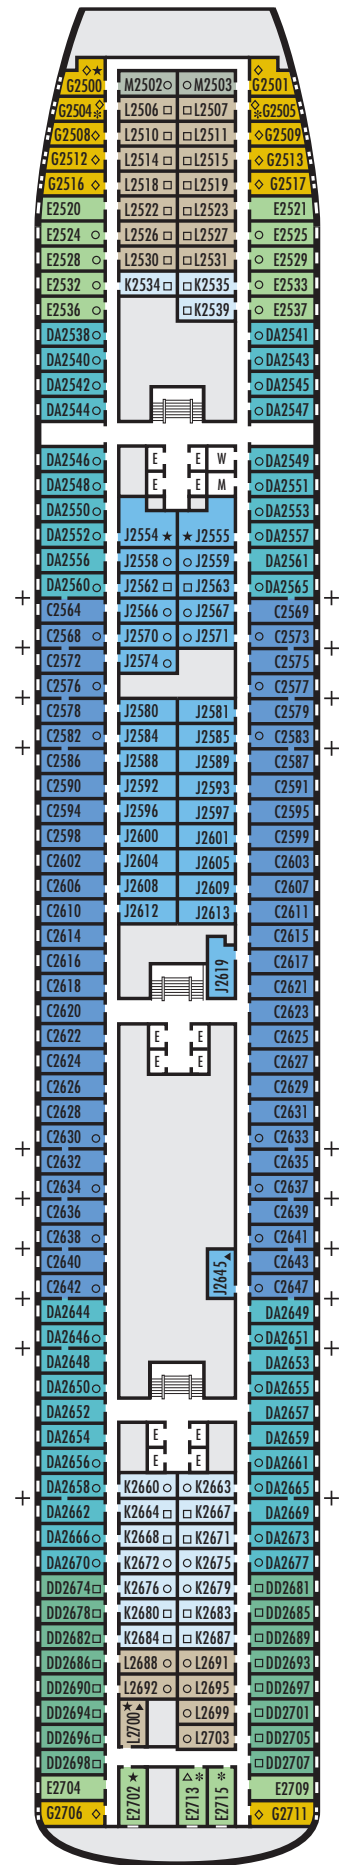

**OCEAN-VIEW STATEROOMS**

■ D ■ E ■ EE ■ F ■ FF

**Large:** 2 lower beds convertible to 1 queen-size bed, bathtub & shower. Approximately 140–319 sq. ft.

■ G

**Large:** 2 lower beds convertible to 1 queen-size bed, bathtub & shower. All G-category staterooms have portholes. Approximately 140–319 sq. ft.

All information is subject to change.

**STATEROOM SYMBOL LEGEND**

- Quad (2 lower beds, 1 sofa bed, 1 upper)
- Triple (2 lower beds, 1 sofa bed)
- ▲ 2 lower beds or converts to 1 queen-size
- ☆ 2 lower beds not convertible to a queen-size
- △ Partial sea view
- × Fully obstructed view
- \* Shower only
- Bath tub & shower
- + Connecting rooms
- ◇ These staterooms have portholes instead of windows
- ♿ Suites B7088, B7087, B6228 & B6225 and stateroom EE3429 are fully accessible, roll-in shower only
- ▼ Suite SA7034 is fully accessible with single side approach to the bed, bathtub & roll-in shower. Staterooms DA6104, G1805 & G1804 are fully accessible with single side approach to the bed, roll-in shower only
- ★ Staterooms EE3396, EE3391, HH3431, HH3430, E2702, L2700, J2555, J2554, G2500, FF1964, FF1955, G1807 & G1806 are ambulatory accessible, roll-in shower only

**OCEAN-VIEW STATEROOMS**

**C** **DA** **DD** **E**

**Large:** 2 lower beds convertible to 1 queen-size bed, bathtub & shower.  
Approximately 140–319 sq. ft.

**G**

**Large:** 2 lower beds convertible to 1 queen-size bed, bathtub & shower. All G-category staterooms have portholes.  
Approximately 140–319 sq. ft.

**INTERIOR STATEROOMS**

**J** **K** **L** **M**

**Large:** 2 lower beds convertible to 1 queen-size bed, shower.  
Approximately 182–293 sq. ft.

**DECK 2—MAIN DECK**  
Staterooms 2500–2715

**EFFECTIVE AFTER MAR 29, 2018**  
**MS ZAANDAM**