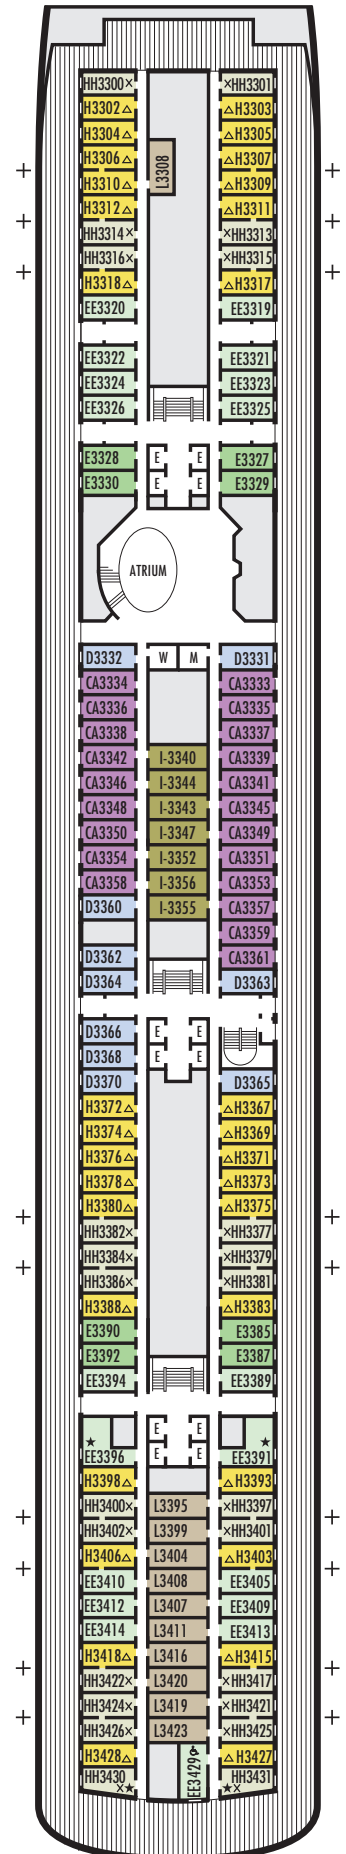

All information is subject to change.

STATEROOM SYMBOL LEGEND

- Quad (2 lower beds, 1 sofa bed, 1 upper)
- Triple (2 lower beds, 1 sofa bed)
- ▲ 2 lower beds or converts to 1 queen-size
- ☆ 2 lower beds not convertible to a queen-size
- △ Partial sea view
- × Fully obstructed view
- Shower only
- Bath tub & shower
- + Connecting rooms
- These staterooms have portholes instead of windows
- ♿ Suites B7088, B7087, B6228 & B6225 and stateroom EE3429 are fully accessible, roll-in shower only
- ▼ Suite SA7034 is fully accessible with single side approach to the bed, bathtub & roll-in shower. Staterooms DA6104, G1805 & G1804 are fully accessible with single side approach to the bed, roll-in shower only
- ★ Staterooms EE3396, EE3391, HH3431, HH3430, E2702, L2700, J2555, J2554, G2500, FF1964, FF1955, G1807 & G1806 are ambulatory accessible, roll-in shower only

OCEAN-VIEW STATEROOMS

■ D ■ E ■ EE

Large: 2 lower beds convertible to 1 queen-size bed, bathtub & shower.
Approximately 140–319 sq. ft.

■ H ■ HH

Large: 2 lower beds convertible to 1 queen-size bed, bathtub & shower. All H-category staterooms have partial sea views. All HH-category staterooms have fully obstructed views.
Approximately 140–319 sq. ft.

INTERIOR STATEROOMS

■ I ■ L

Large: 2 lower beds convertible to 1 queen-size bed, shower.
Approximately 182–293 sq. ft.

DECK 3—LOWER PROMENADE DECK
Staterooms 3300–3431