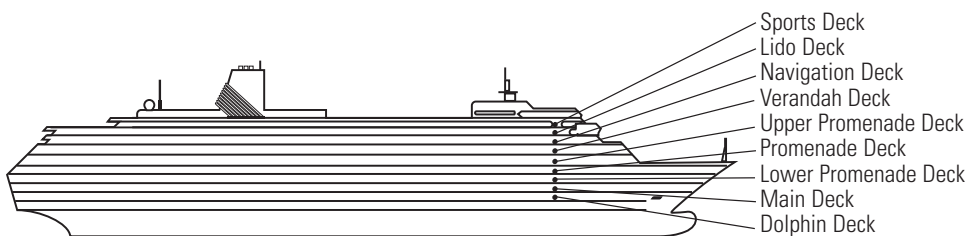

All information is subject to change.

STATEROOM SYMBOL LEGEND

- Quad (2 lower beds, 1 sofa bed, 1 upper)
- Triple (2 lower beds, 1 sofa bed)
- ▲ 2 lower beds or converts to 1 queen-size
- ☆ 2 lower beds not convertible to a queen-size
- △ Partial sea view
- × Fully obstructed view
- Shower only
- Bath tub & shower
- + Connecting rooms
- These staterooms have portholes instead of windows
- ♿ Suites B7088, B7087, B6228 & B6225 and stateroom EE3429 are fully accessible, roll-in shower only
- ▼ Suite SA7034 is fully accessible with single side approach to the bed, bathtub & roll-in shower. Staterooms DA6104, G1805 & G1804 are fully accessible with single side approach to the bed, roll-in shower only
- ★ Staterooms EE3396, EE3391, HH3431, HH3430, E2702, L2700, J2555, J2554, G2500, FF1964, FF1955, G1807 & G1806 are ambulatory accessible, roll-in shower only

OCEAN-VIEW STATEROOMS

■ D ■ E ■ EE

Large: 2 lower beds convertible to 1 queen-size bed, bathtub & shower.
Approximately 140–319 sq. ft.

■ H ■ HH

Large: 2 lower beds convertible to 1 queen-size bed, bathtub & shower. All H-category staterooms have partial sea views. All HH-category staterooms have fully obstructed views.
Approximately 140–319 sq. ft.

INTERIOR STATEROOMS

■ I ■ L

Large: 2 lower beds convertible to 1 queen-size bed, shower.
Approximately 182–293 sq. ft.

DECK 3—LOWER PROMENADE DECK
Staterooms 3300–3431