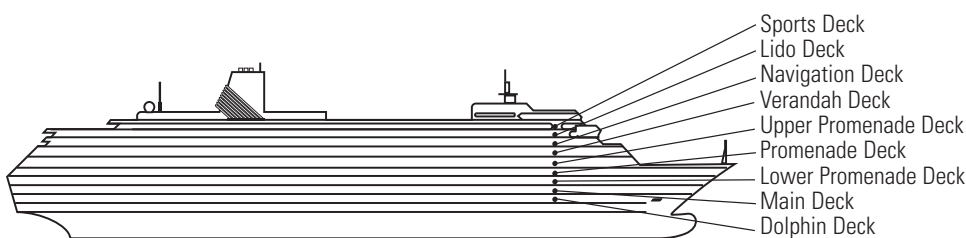

All information is subject to change.

STATEROOM SYMBOL LEGEND

- Quad (2 lower beds, 1 sofa bed, 1 upper)
- Triple (2 lower beds, 1 sofa bed)
- ▲ 2 lower beds or converts to 1 queen-size
- ☆ 2 lower beds not convertible to a queen-size
- △ Partial sea view
- × Fully obstructed view
- Shower only
- Bath tub & shower
- + Connecting rooms
- These staterooms have portholes instead of windows
- ♿ Suites B7088, B7087, B6228 & B6225 and stateroom EE3429 are fully accessible, roll-in shower only
- ▼ Suite SA7034 is fully accessible with single side approach to the bed, bathtub & roll-in shower. Staterooms DA6104, G1805 & G1804 are fully accessible with single side approach to the bed, roll-in shower only
- ★ Staterooms EE3396, EE3391, HH3431, HH3430, E2702, L2700, J2555, J2554, G2500, FF1964, FF1955, G1807 & G1806 are ambulatory accessible, roll-in shower only

OCEAN-VIEW STATEROOMS

C **DA** **DD** **E**

Large: 2 lower beds convertible to 1 queen-size bed, bathtub & shower.
Approximately 140–319 sq. ft.

G

Large: 2 lower beds convertible to 1 queen-size bed, bathtub & shower. All G-category staterooms have portholes.
Approximately 140–319 sq. ft.

INTERIOR STATEROOMS

J **K** **L** **M**

Large: 2 lower beds convertible to 1 queen-size bed, shower.
Approximately 182–293 sq. ft.

DECK 2—MAIN DECK
Staterooms 2500–2715