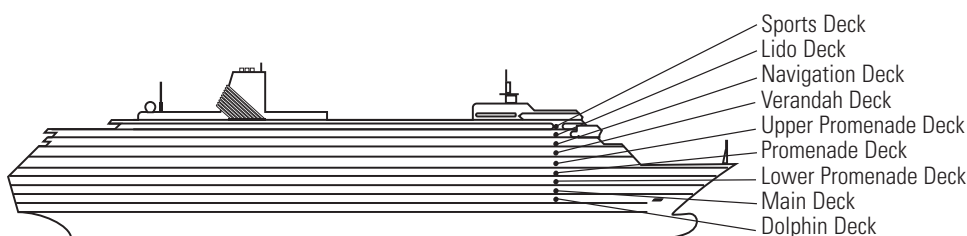

**EFFECTIVE AFTER MAR 29, 2018**  
**MS ZAANDAM**

**DECK PLANS & STATEROOMS**

The deck plans are color-coded by category of stateroom, and the category letter precedes the stateroom number in each room. All staterooms are equipped with interactive LED television with On Demand movies, programming and multichannel music and telephone.