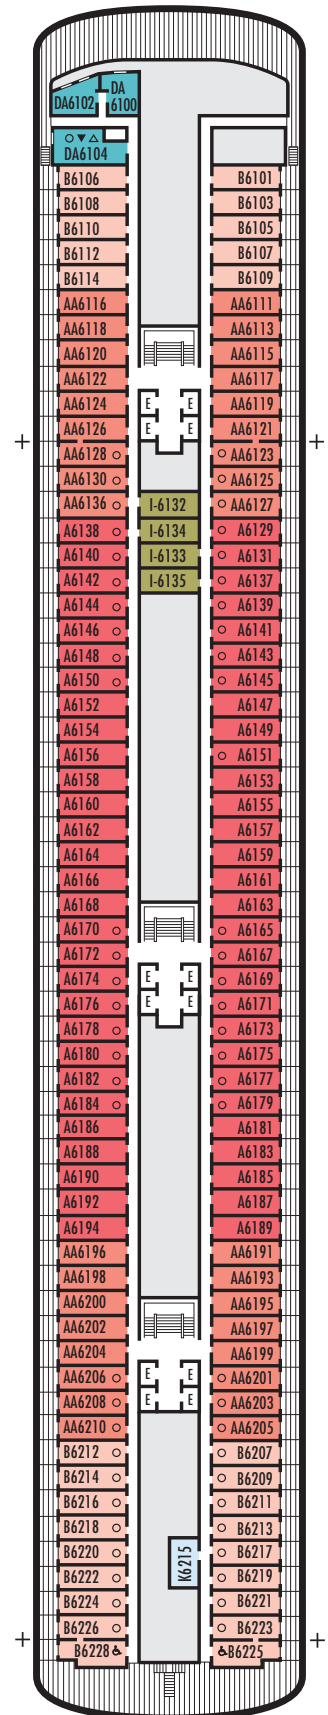

**OCEAN-VIEW STATEROOMS**

■ D ■ E ■ EE ■ F ■ FF

**Large:** 2 lower beds convertible to 1 queen-size bed, bathtub & shower. Approximately 140–319 sq. ft.

■ G

**Large:** 2 lower beds convertible to 1 queen-size bed, bathtub & shower. All G-category staterooms have portholes. Approximately 140–319 sq. ft.

**INTERIOR STATEROOMS**

**J** **K** **L** **M**

**Large:** 2 lower beds convertible to 1 queen-size bed, shower.  
Approximately 182–293 sq. ft.

**DECK 2—MAIN DECK**  
Staterooms 2500–2715

**EFFECTIVE AFTER MAR 29, 2018**  
**MS ZAANDAM**

**OCEAN-VIEW STATEROOMS**

■ D ■ E ■ EE

**Large:** 2 lower beds convertible to 1 queen-size bed, bathtub & shower.  
Approximately 140–319 sq. ft.

■ H ■ HH

**Large:** 2 lower beds convertible to 1 queen-size bed, bathtub & shower. All H-category staterooms have partial sea views. All HH-category staterooms have fully obstructed views.  
Approximately 140–319 sq. ft.

OCEAN-VIEW STATEROOMS

■ DA

**Large:** 2 lower beds convertible to 1 queen-size bed, bathtub & shower.  
Approximately 140–319 sq. ft.

INTERIOR STATEROOMS

■ I ■ K

**Large:** 2 lower beds convertible to 1 queen-size bed, shower.  
Approximately 182–293 sq. ft.