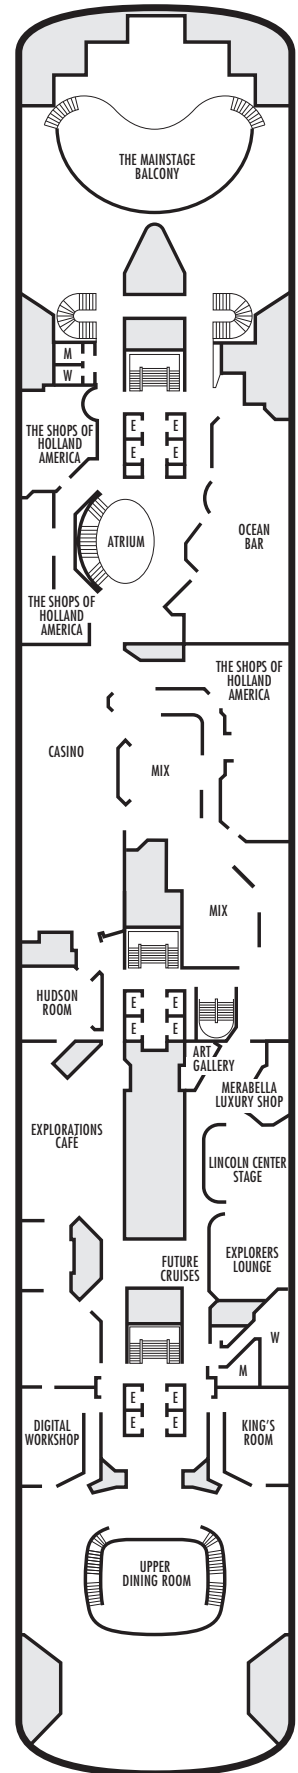

EFFECTIVE AFTER MAR 29, 2018
MS ZAANDAM

DECK PLANS & STATEROOMS

The deck plans are color-coded by category of stateroom, and the category letter precedes the stateroom number in each room. All staterooms are equipped with interactive LED television with On Demand movies, programming and multichannel music and telephone.

Important Note: Not all staterooms within each category have the same furniture configuration and/or facilities. Appropriate symbols within the rooms on the deck plans describe differences from the stateroom descriptions below.

All information is subject to change.

STATEROOM SYMBOL LEGEND

- Quad (2 lower beds, 1 sofa bed, 1 upper)
- Triple (2 lower beds, 1 sofa bed)
- ▲ 2 lower beds or converts to 1 queen-size
- ☆ 2 lower beds not convertible to a queen-size
- △ Partial sea view
- × Fully obstructed view
- Shower only
- Bath tub & shower
- + Connecting rooms
- These staterooms have portholes instead of windows
- ♿ Suites B7088, B7087, B6228 & B6225 and stateroom EE3429 are fully accessible, roll-in shower only
- ▼ Suite SA7034 is fully accessible with single side approach to the bed, bathtub & roll-in shower. Staterooms DA6104, G1805 & G1804 are fully accessible with single side approach to the bed, roll-in shower only
- ★ Staterooms EE3396, EE3391, HH3431, HH3430, E2702, L2700, J2555, J2554, G2500, FF1964, FF1955, G1807 & G1806 are ambulatory accessible, roll-in shower only