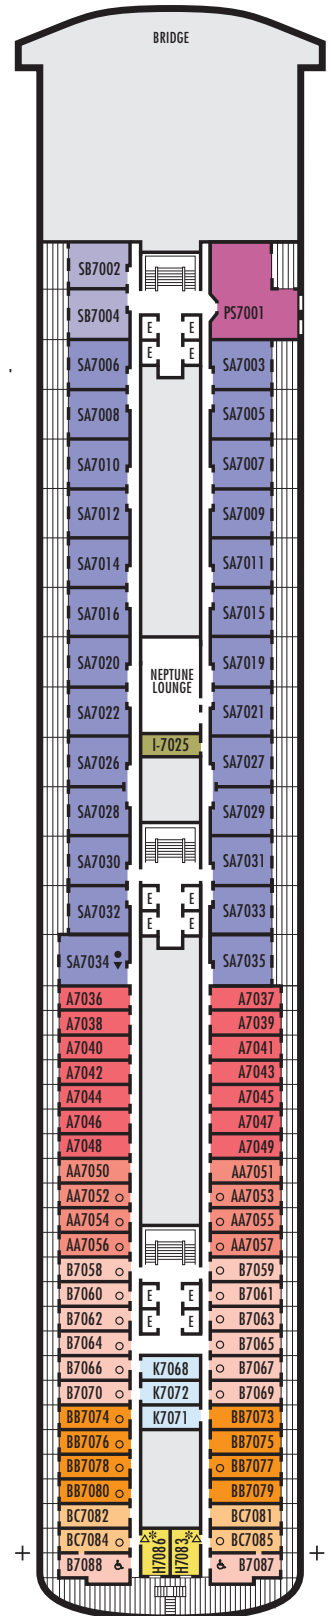

VERANDAH SUITES

PS
Pinnacle Suite: Bedroom with 1 king-size bed, oversized whirlpool bath & shower, living room, dining room, dressing room, private verandah, pantry, 1 sofa bed for 2 persons, mini-bar, refrigerator, guest toilet, floor-to-ceiling windows. Approximately 1,296 sq. ft. including verandah.

SA SB
Neptune Suites: 2 lower beds convertible to 1 king-size bed, whirlpool bath & shower, large sitting area, dressing room, private verandah, 1 sofa bed for 2 persons, mini-bar, refrigerator, floor-to-ceiling windows. Approximately 558–566 sq. ft. including verandah.

A AA B BB BC
Vista Suites: 2 lower beds convertible to 1 queen-size bed, 1 sofa bed, whirlpool bath & shower, sitting area, private verandah, mini-bar, refrigerator, floor-to-ceiling windows. Approximately 297–379 sq. ft. including verandah.

OCEAN-VIEW STATEROOMS

H
Large: 2 lower beds convertible to 1 queen-size bed, bathtub & shower. All H-category staterooms have partial sea views. Approximately 140–319 sq. ft.

INTERIOR STATEROOMS

I K
Large: 2 lower beds convertible to 1 queen-size bed, shower. Approximately 182–293 sq. ft.