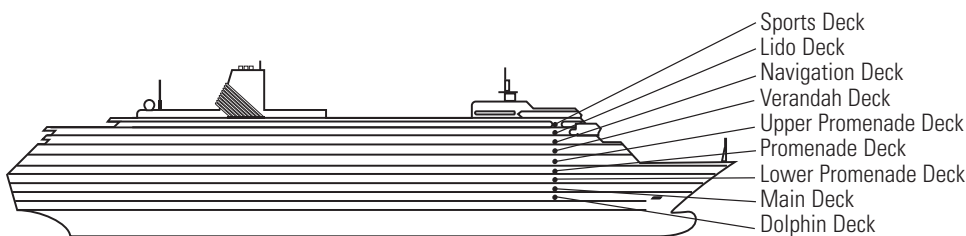

EFFECTIVE AFTER MAR 29, 2018
MS ZAANDAM

DECK PLANS & STATEROOMS

The deck plans are color-coded by category of stateroom, and the category letter precedes the stateroom number in each room. All staterooms are equipped with interactive LED television with On Demand movies, programming and multichannel music and telephone.

Important Note: Not all staterooms within each category have the same furniture configuration and/or facilities. Appropriate symbols within the rooms on the deck plans describe differences from the stateroom descriptions below.

All information is subject to change.

STATEROOM SYMBOL LEGEND

- Quad (2 lower beds, 1 sofa bed, 1 upper)
- Triple (2 lower beds, 1 sofa bed)
- ▲ 2 lower beds or converts to 1 queen-size
- ☆ 2 lower beds not convertible to a queen-size
- △ Partial sea view
- × Fully obstructed view
- Shower only
- Bath tub & shower
- + Connecting rooms
- These staterooms have portholes instead of windows
- ♿ Suites B7088, B7087, B6228 & B6225 and stateroom EE3429 are fully accessible, roll-in shower only
- ▼ Suite SA7034 is fully accessible with single side approach to the bed, bathtub & roll-in shower. Staterooms DA6104, G1805 & G1804 are fully accessible with single side approach to the bed, roll-in shower only
- ★ Staterooms EE3396, EE3391, HH3431, HH3430, E2702, L2700, J2555, J2554, G2500, FF1964, FF1955, G1807 & G1806 are ambulatory accessible, roll-in shower only