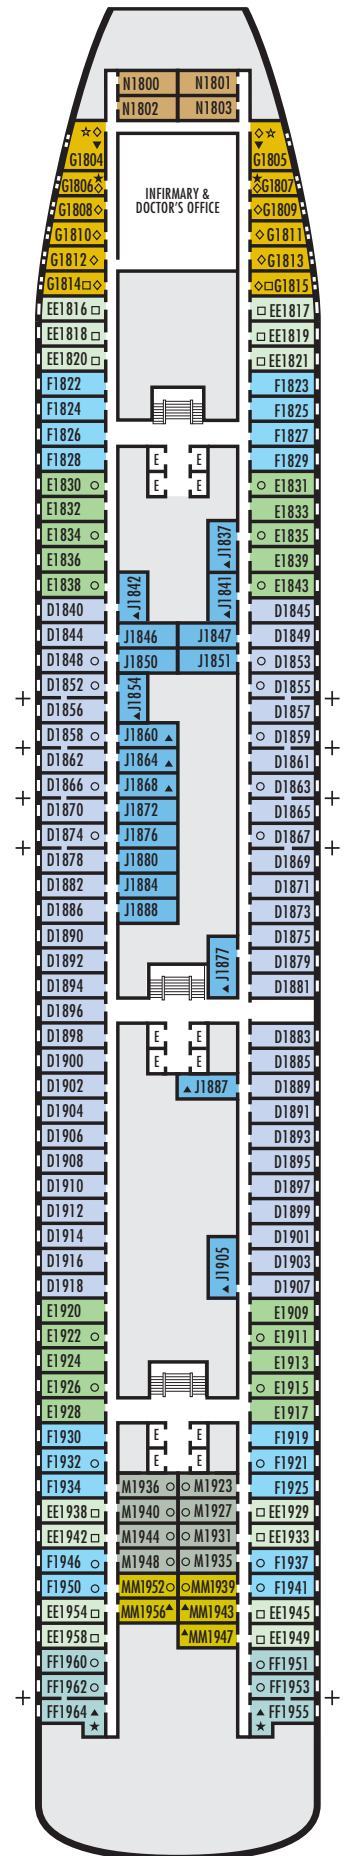

All information is subject to change.

**STATEROOM SYMBOL LEGEND**

- Quad (2 lower beds, 1 sofa bed, 1 upper)
- Triple (2 lower beds, 1 sofa bed)
- ▲ 2 lower beds or converts to 1 queen-size
- ☆ 2 lower beds not convertible to a queen-size
- △ Partial sea view
- × Fully obstructed view
- \* Shower only
- Bath tub & shower
- + Connecting rooms
- ◇ These staterooms have portholes instead of windows
- ♿ Suites B7088, B7087, B6228 & B6225 and stateroom EE3429 are fully accessible, roll-in shower only
- ▼ Suite SA7034 is fully accessible with single side approach to the bed, bathtub & roll-in shower. Staterooms DA6104, G1805 & G1804 are fully accessible with single side approach to the bed, roll-in shower only
- ★ Staterooms EE3396, EE3391, HH3431, HH3430, E2702, L2700, J2555, J2554, G2500, FF1964, FF1955, G1807 & G1806 are ambulatory accessible, roll-in shower only

**OCEAN-VIEW STATEROOMS**

■ D ■ E ■ EE ■ F ■ FF

**Large:** 2 lower beds convertible to 1 queen-size bed, bathtub & shower. Approximately 140–319 sq. ft.

■ G

**Large:** 2 lower beds convertible to 1 queen-size bed, bathtub & shower. All G-category staterooms have portholes. Approximately 140–319 sq. ft.

**INTERIOR STATEROOMS**

■ J ■ M ■ MM ■ N

**Large:** 2 lower beds convertible to 1 queen-size bed, 1 sofa bed, shower. Approximately 182–293 sq. ft.

**DECK 1—DOLPHIN DECK**  
Staterooms 1800–1964

EFFECTIVE AFTER MAR 29, 2018  
**MS ZAANDAM**