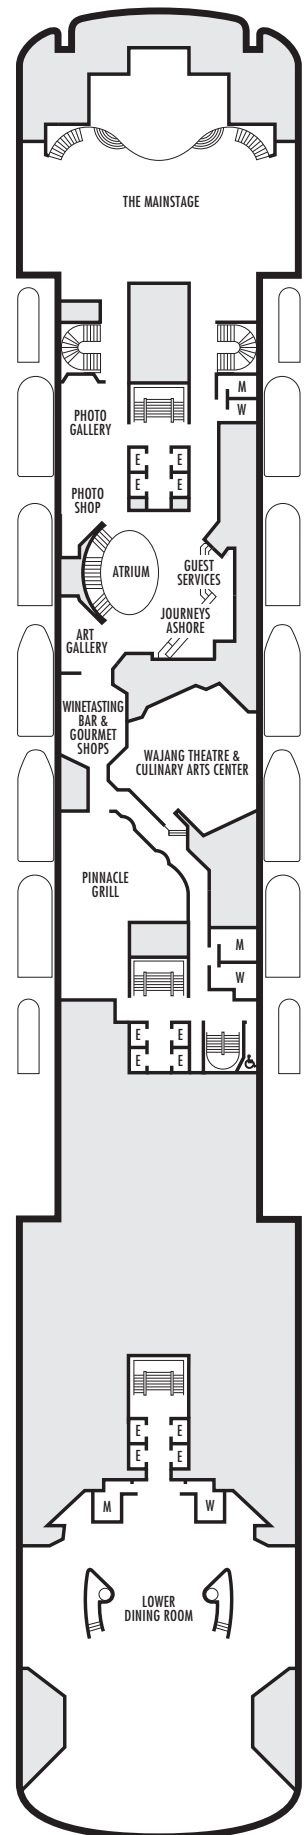

DECK 4—PROMENADE DECK